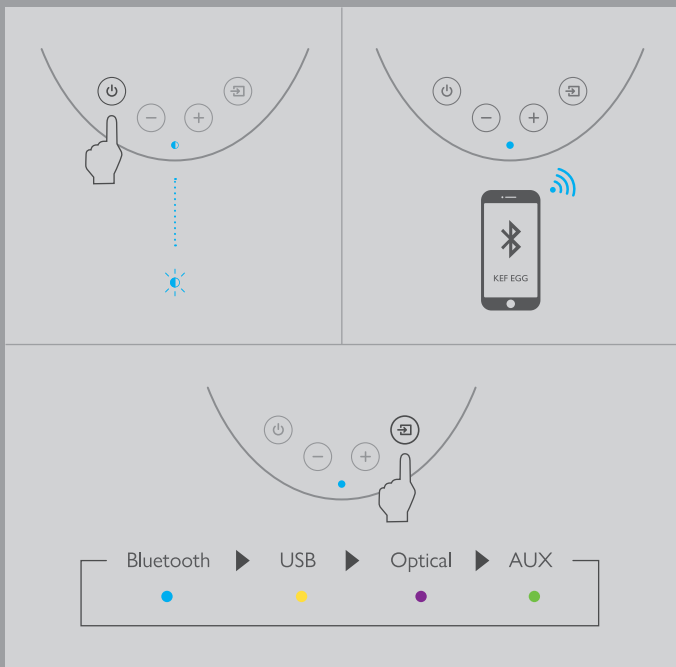

KEF

EGG Duo

Get Started

Connections

P/N: 4301-7580-0

For product registration visit
kef.world/eggduoreg

For further information, please visit KEF.COM

KEF reserves the right, in line with continuous research and development, to amend or change specifications without prior notice. E. & O.E.