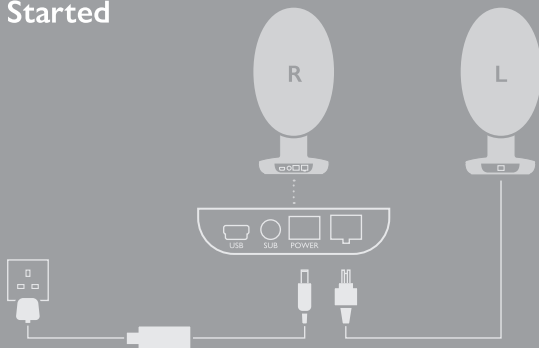

KEF

EGG Duo

Get Started

Connections

P/N: 4301-7580-0

For product registration visit
kef.world/eggduoreg

For further information, please visit KEF.COM

KEF reserves the right, in line with continuous research and development, to amend or change specifications without prior notice. E. & O.E.