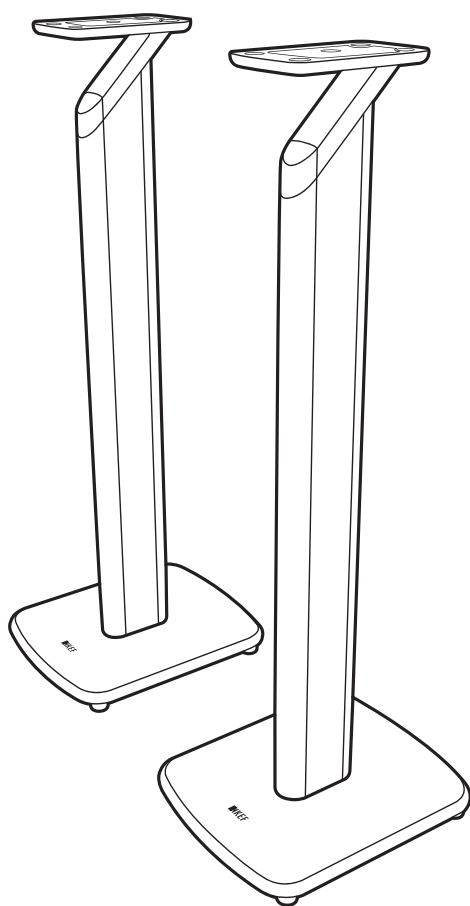

## Installation and Speaker Placement Guide

---

SI Floor Stand

---

# Dimensions

---

Top View

Front View

Side View

Weight per stand: 2.93kg

# LSX Wireless Speaker Placement on Stand

---

Top View

Front View

Side View