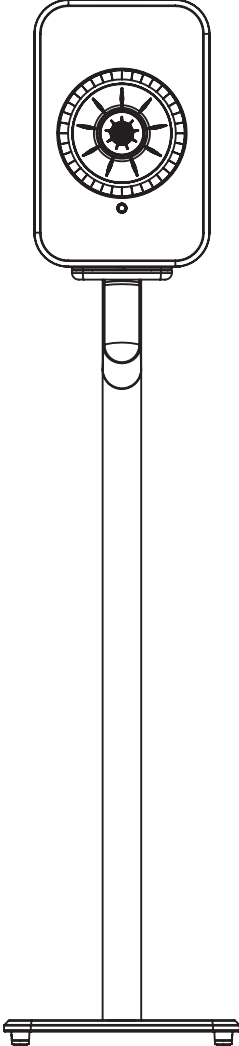

## Installation and Speaker Placement Guide

---

SI Floor Stand

---

# Dimensions

---

Top View

Front View

Side View

Weight per stand: 2.93kg

# LSX Wireless Speaker Placement on Stand

---

Top View

Front View

Side View