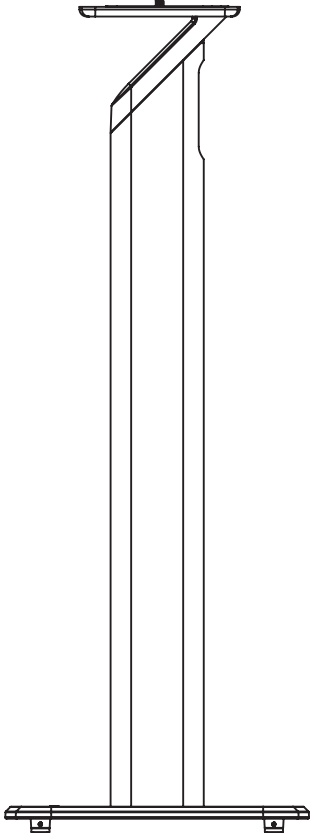

# Dimensions

---

Top View

Front View

Side View

Weight per stand: 2.93kg

# LSX Wireless Speaker Placement on Stand

---

Top View

Front View

Side View