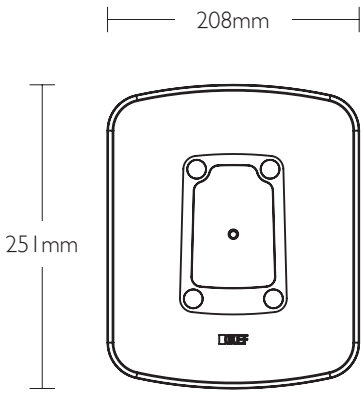

## Installation and Speaker Placement Guide

---

SI Floor Stand

---

# Dimensions

---

Top View

Front View

Side View

Weight per stand: 2.93kg

# LSX Wireless Speaker Placement on Stand

---

Top View

Front View

Side View