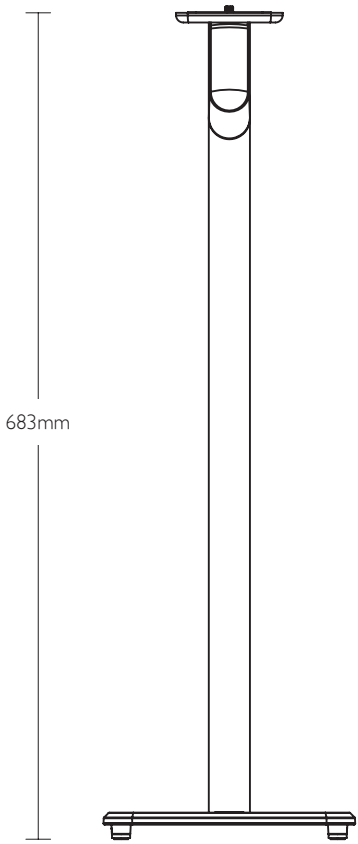

## Installation and Speaker Placement Guide

---

SI Floor Stand

---

# Dimensions

---

Top View

Front View

Side View

Weight per stand: 2.93kg

# LSX Wireless Speaker Placement on Stand

---

Top View

Front View

Side View