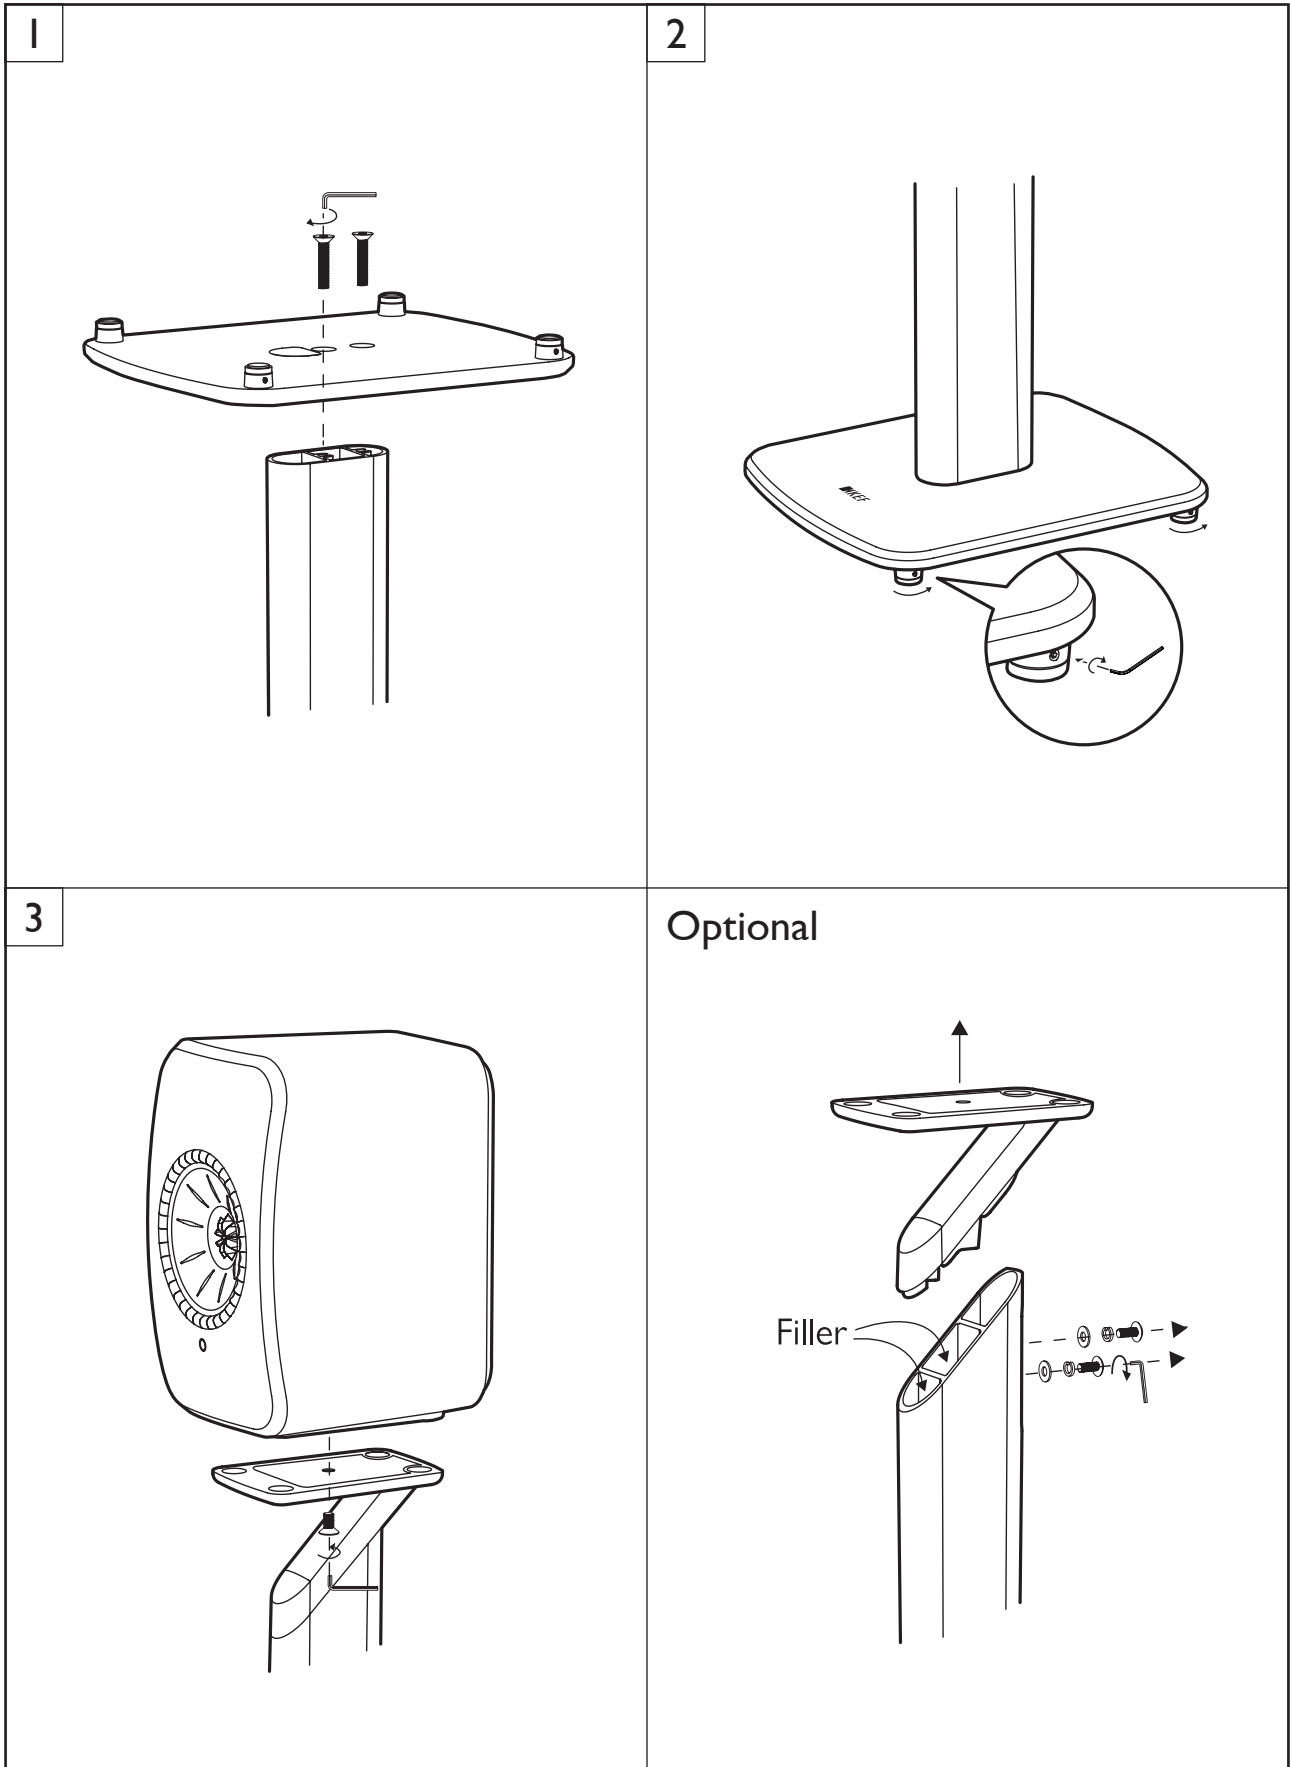

## Installation and Speaker Placement Guide

---

SI Floor Stand

---

# Dimensions

---

Top View

Front View

Side View

Weight per stand: 2.93kg

# LSX Wireless Speaker Placement on Stand

---

Top View

Front View

Side View