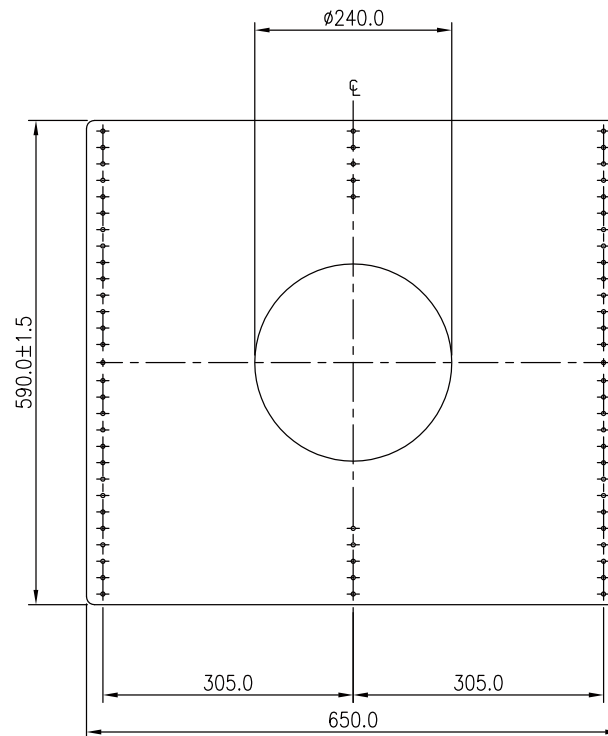

DIMENSIONS IN MILLIMETRES UNLESS OTHERWISE STATED.

For more information please contact your local KEF sales office. KEF reserves the right, in line with continuing research and development, to amend or change the specifications. E&OE

www.kef.com

Material	Drawn	
Finish	Date	May 2012
Original Scale	Checked	
All dimensions in mm	Approved	

Title **RNC 200R**
Drg.No