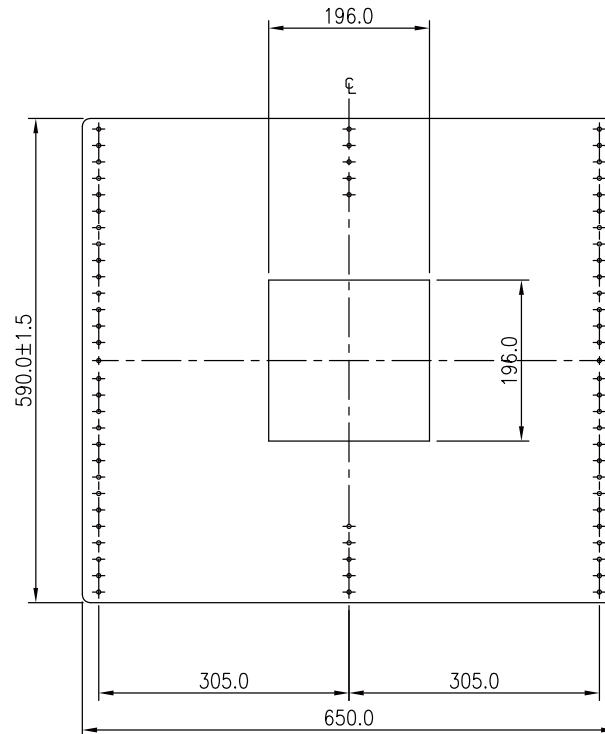

DIMENSIONS IN MILLIMETRES UNLESS OTHERWISE STATED.

For more information please contact your local KEF sales office. KEF reserves the right, in line with continuing research and development, to amend or change the specifications. E&OE

www.kef.com

Material	Drawn	
Finish	Date	May 2012
Original Scale	Checked	
All dimensions in mm	Approved	

Title **RNC 160S**
Drg.No