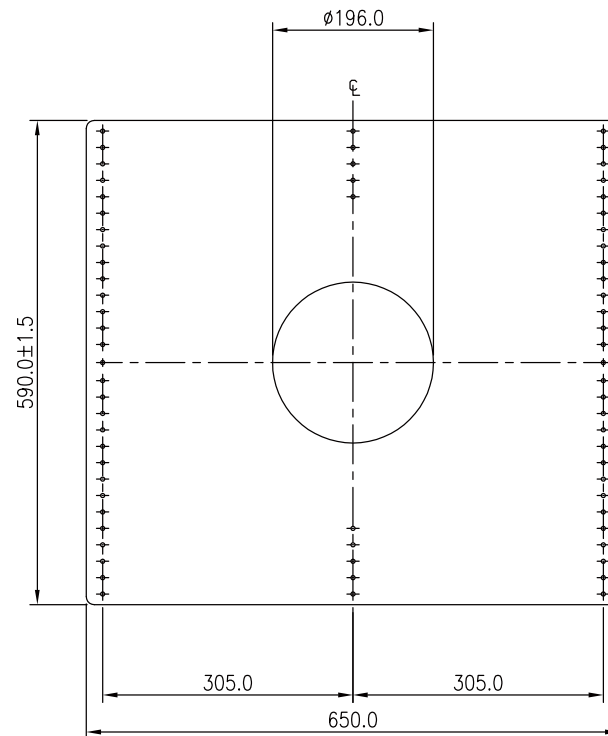

DIMENSIONS IN MILLIMETRES UNLESS OTHERWISE STATED.

For more information please contact your local KEF sales office. KEF reserves the right, in line with continuing research and development, to amend or change the specifications. E&OE

www.kef.com

Material	Drawn	
Finish	Date	May 2012
Original Scale	Checked	
All dimensions in mm	Approved	

Title **RNC 160R**
 Drg.No