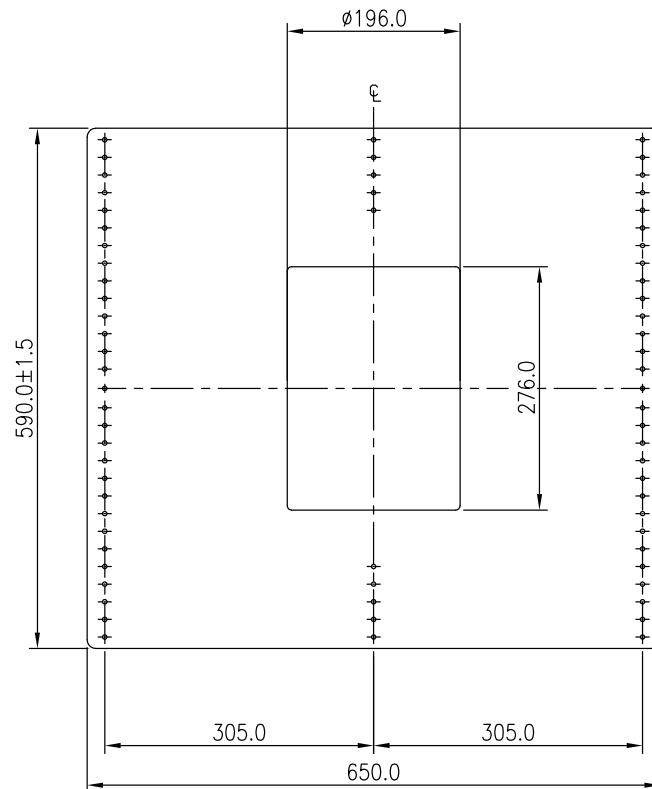

DIMENSIONS IN MILLIMETRES UNLESS OTHERWISE STATED.

For more information please contact your local KEF sales office. KEF reserves the right, in line with continuing research and development, to amend or change the specifications. E&OE

www.kef.com

Material	Drawn	
Finish	Date	May 2012
Original Scale	Checked	
All dimensions in mm	Approved	

Title **RNC 160L**
 Drg.No