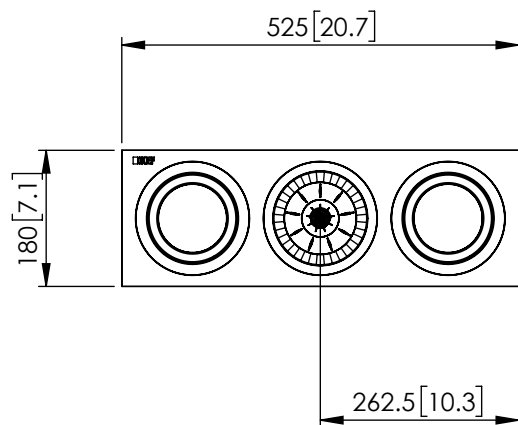

FRONT

SIDE

BACK

BOTTOM

Q SERIES
Q250c

UNIT: MM [INCH]

FRONT

SIDE

BACK

BOTTOM

Q SERIES
Q250c

UNIT: MM [INCH]