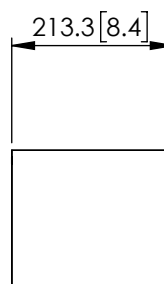

FRONT

SIDE

BACK

BOTTOM

Q SERIES
Q250c

UNIT: MM [INCH]

FRONT

SIDE

BACK

BOTTOM

Q SERIES
Q250c

UNIT: MM [INCH]