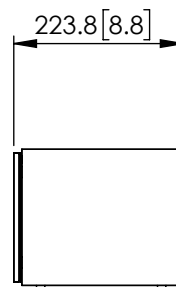

FRONT

SIDE

BACK

BOTTOM

Q SERIES
Q250c

UNIT: MM [INCH]

FRONT

SIDE

BACK

BOTTOM

Q SERIES
Q250c

UNIT: MM [INCH]