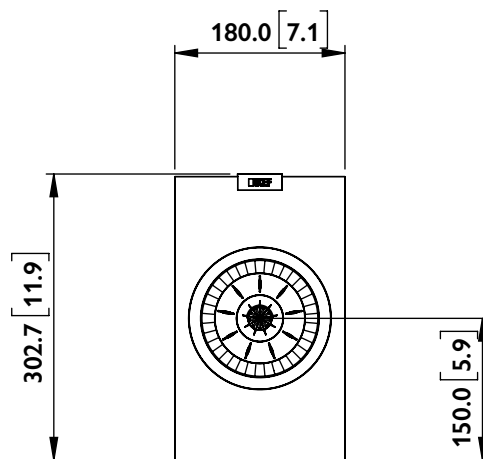

FRONT

SIDE

BACK

BOTTOM

Q SERIES
Q150

UNIT: MM [INCH]

FRONT

SIDE

BACK

BOTTOM

Q SERIES
Q150

UNIT: MM [INCH]