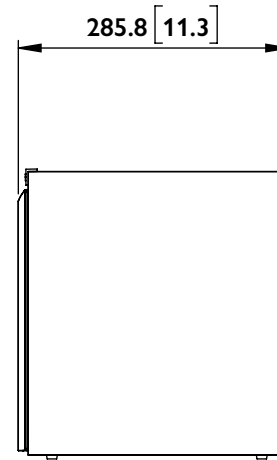

FRONT

SIDE

BACK

BOTTOM

Q SERIES
Q150

UNIT: MM [INCH]

FRONT

SIDE

BACK

BOTTOM

Q SERIES
Q150

UNIT: MM [INCH]