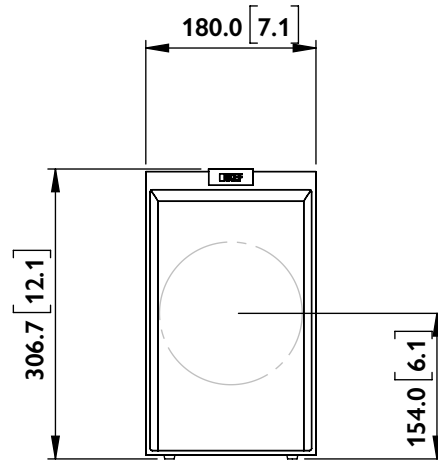

FRONT

SIDE

BACK

BOTTOM

Q SERIES
Q150

UNIT: MM [INCH]

FRONT

SIDE

BACK

BOTTOM

Q SERIES
Q150

UNIT: MM [INCH]